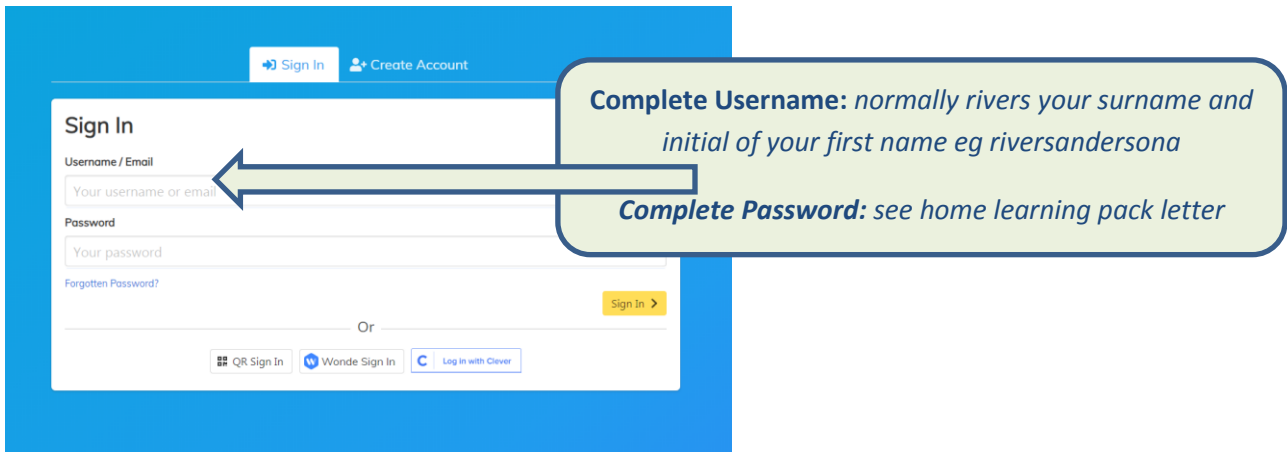

Complete Password: see home learning pack letter

Or **download** the app

Get App

Select **Student**

Start typing **Rivers Primary Academy**

Login at <https://www.edshed.com/en-gb>

Login at <https://www.phonicsplay.co.uk/>