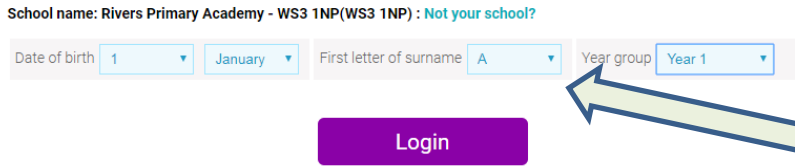

Complete Password: see home learning pack letter

Or **download** the app

Get App

Select **Student**

Start typing **Rivers Primary Academy**

Login at <https://www.edshed.com/en-gb>

Login at <https://www.phonicsplay.co.uk/>

Login at <https://connect.collins.co.uk/school/portal.aspx>

Select Student

Start typing Rivers Primary Academy and select school

Complete Date of birth: 1 January
Complete First letter of surname: A
Complete Year group: Year 1