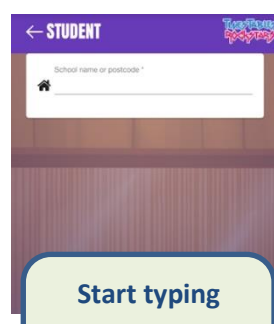

Guide to logging on to online learning platforms

Login at <https://trockstars.com/>

Go to **Login** and select **School pupils**

Start typing **Rivers Primary Academy** and select school

Complete Username: normally first 3 initials of first name and first 3 initials for surname eg artand

Complete Password: see home learning pack letter

Or **download** the app

Get App

Select **Student**

Start typing **Rivers Primary Academy**

Login at <https://www.edshed.com/en-gb>

Login at <https://www.phonicsplay.co.uk/>

Login at <https://connect.collins.co.uk/school/portal.aspx>

Select Student

Start typing Rivers Primary Academy and select school

Complete Date of birth: 1 January
Complete First letter of surname: A
Complete Year group: Year 1