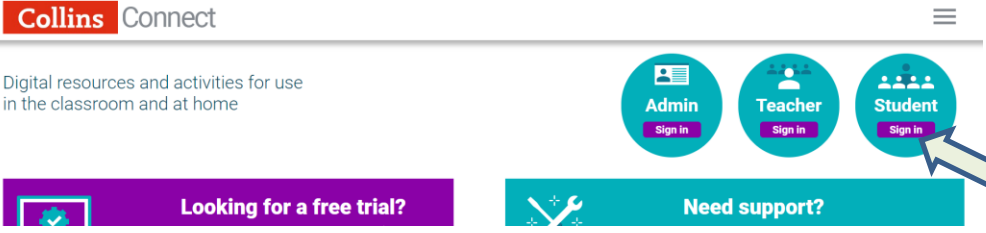

Complete Password: see home learning pack letter

Or **download** the app

Get App

Select **Student**

Start typing **Rivers Primary Academy**

Login at <https://www.edshed.com/en-gb>

Login at <https://www.phonicsplay.co.uk/>

Login at <https://connect.collins.co.uk/school/portal.aspx>

Select Student

Start typing Rivers Primary Academy and select school

Complete Date of birth: 1 January
Complete First letter of surname: A
Complete Year group: Year 1