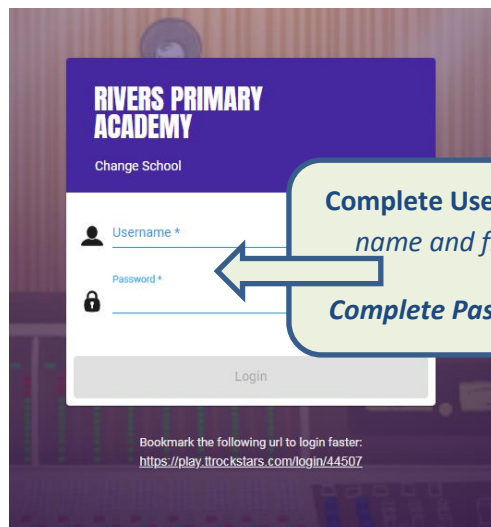

Guide to logging on to online learning platforms

Login at <https://trockstars.com/>

Go to **Login** and select **School pupils**

Start typing **Rivers Primary Academy** and select school

Complete Username: normally first 3 initials of first name and first 3 initials for surname eg artand

Complete Password: see home learning pack letter

Or **download** the app

Get App

Select **Student**

Start typing **Rivers Primary Academy**

Login at <https://www.edshed.com/en-gb>

Login at <https://www.phonicsplay.co.uk/>