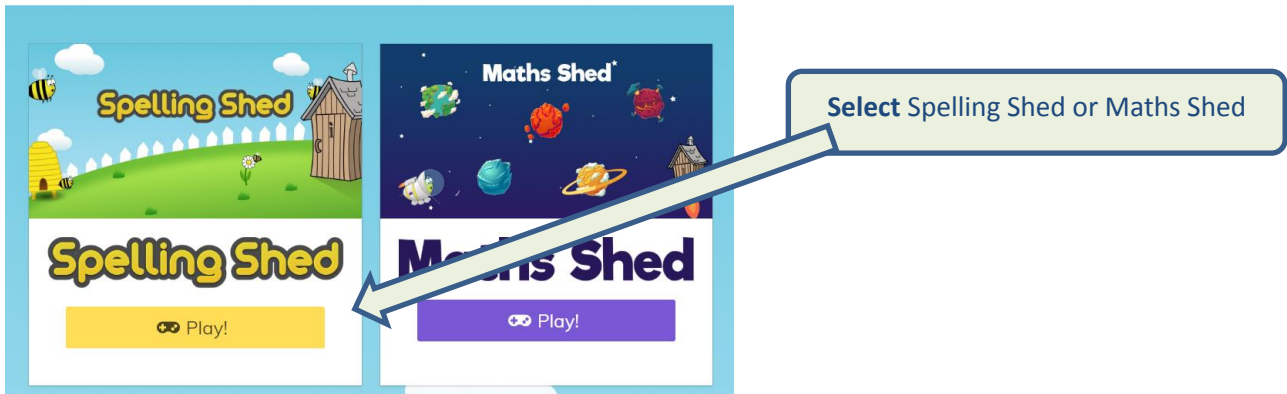

Complete Password: see home learning pack letter

Or **download** the app

Get App

Select **Student**

Start typing **Rivers Primary Academy**

Login at <https://www.edshed.com/en-gb>

Login at <https://www.phonicsplay.co.uk/>