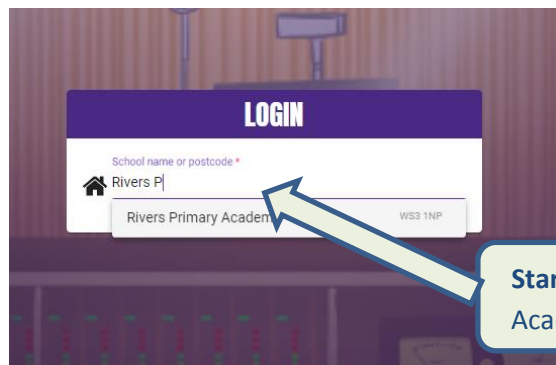

Guide to logging on to online learning platforms

Login at <https://trockstars.com/>

Go to **Login** and select **School pupils**

Start typing **Rivers Primary Academy** and select school

Complete Username: normally first 3 initials of first name and first 3 initials for surname eg artand

Complete Password: see home learning pack letter

Or **download** the app

Get App

Select **Student**

Start typing **Rivers Primary Academy**

Login at <https://www.edshed.com/en-gb>

Login at <https://www.phonicsplay.co.uk/>