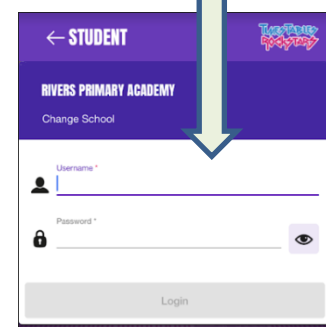

Complete Password: see home learning pack letter

Or **download** the app

Get App

Select **Student**

Start typing **Rivers Primary Academy**

Login at <https://www.edshed.com/en-gb>

Login at <https://www.phonicsplay.co.uk/>

Login at <https://connect.collins.co.uk/school/portal.aspx>

Select Student

Start typing Rivers Primary Academy and select school

Complete Date of birth: 1 January
Complete First letter of surname: A
Complete Year group: Year 1