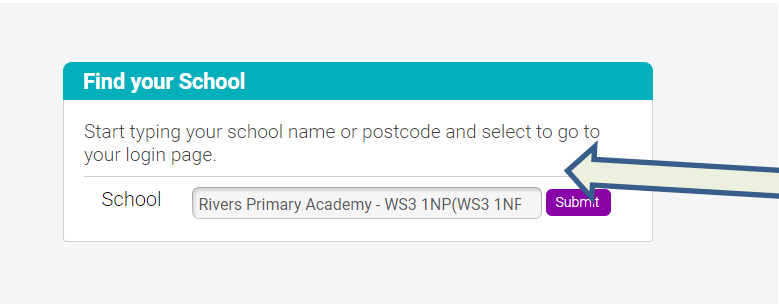

Complete Password: see home learning pack letter

Or **download** the app

Get App

Select **Student**

Start typing **Rivers Primary Academy**

Login at <https://www.edshed.com/en-gb>

Login at <https://www.phonicsplay.co.uk/>

Login at <https://connect.collins.co.uk/school/portal.aspx>

Select Student

Start typing Rivers Primary Academy and select school

Complete Date of birth: 1 January
Complete First letter of surname: A
Complete Year group: Year 1