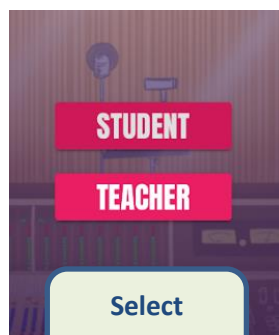

Guide to logging on to online learning platforms

Login at <https://trockstars.com/>

Go to **Login** and select **School pupils**

Start typing **Rivers Primary Academy** and select school

Complete Username: normally first 3 initials of first name and first 3 initials for surname eg artand

Complete Password: see home learning pack letter

Or **download** the app

Get App

Select **Student**

Start typing **Rivers Primary Academy**

Login at <https://www.edshed.com/en-gb>

Login at <https://www.phonicsplay.co.uk/>